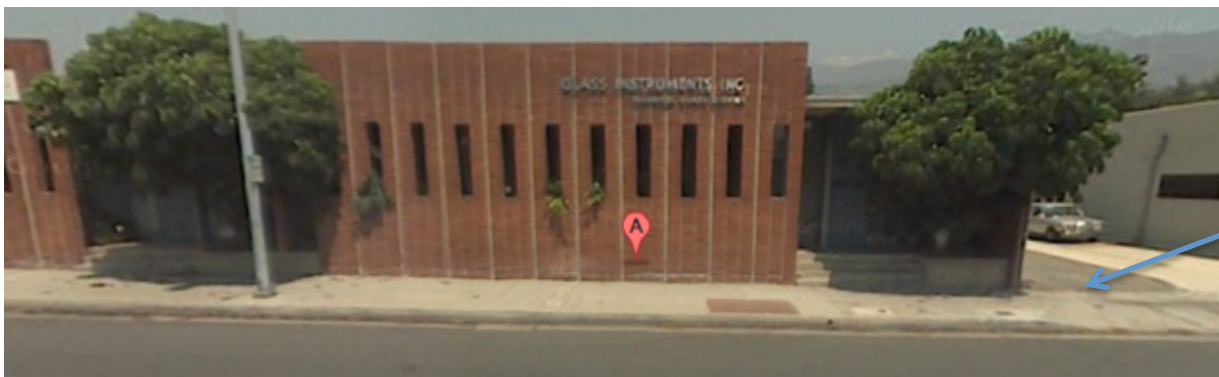

# Directions to Amgen Biotech Experience – Pasadena Distribution Center Pick up and Drop off with Grace Montgomery

2265 E Foothill Blvd, Pasadena, California 91107

## Coming from the East, on the 210:

- Get off at the Sierra Madre Blvd exit.
- Make a left at the light at the end of the ramp.
- Be sure to make a wide left to get onto the Sierra Madre Blvd.
- At the Italian Restaurant and Bistro make a right; you are now on E. Foothill Blvd.
- Our building is in the second block on the right hand side of the street.
- The driveway is before the red brick building; it runs along the right side of the building (the darker pavement under the tree to the right in the picture below) as you look at it from across the street.
- I am located behind the third door that you see, **in the back** (the one farthest from the driveway that you just drove down).
- Call (626) 696-9123 and **RING THE BELL**, I will come and open up the door for you.

## Coming from the West on 210:

- Get off at the Sierra Madre Blvd. / Altadena exit.
- Make a right at the light at the end of the ramp, this is Alta Dena Dr.
- Go to the first light and make a right, you are now on Sierra Madre Blvd.
- At the Italian Restaurant and Bistro make a right; you are now on E. Foothill Blvd.
- Our building is in the second block on the right hand side of the street.
- The driveway is before the red brick building; it runs along the right side of the building (the darker pavement under the tree to the right in the picture below) as you look at it from across the street.
- I am located behind the third door that you see, **in the back** (the one farthest from the driveway that you just drove down).
- Call (626) 696-9123 and **RING THE BELL**, I will come and open up the door for you.